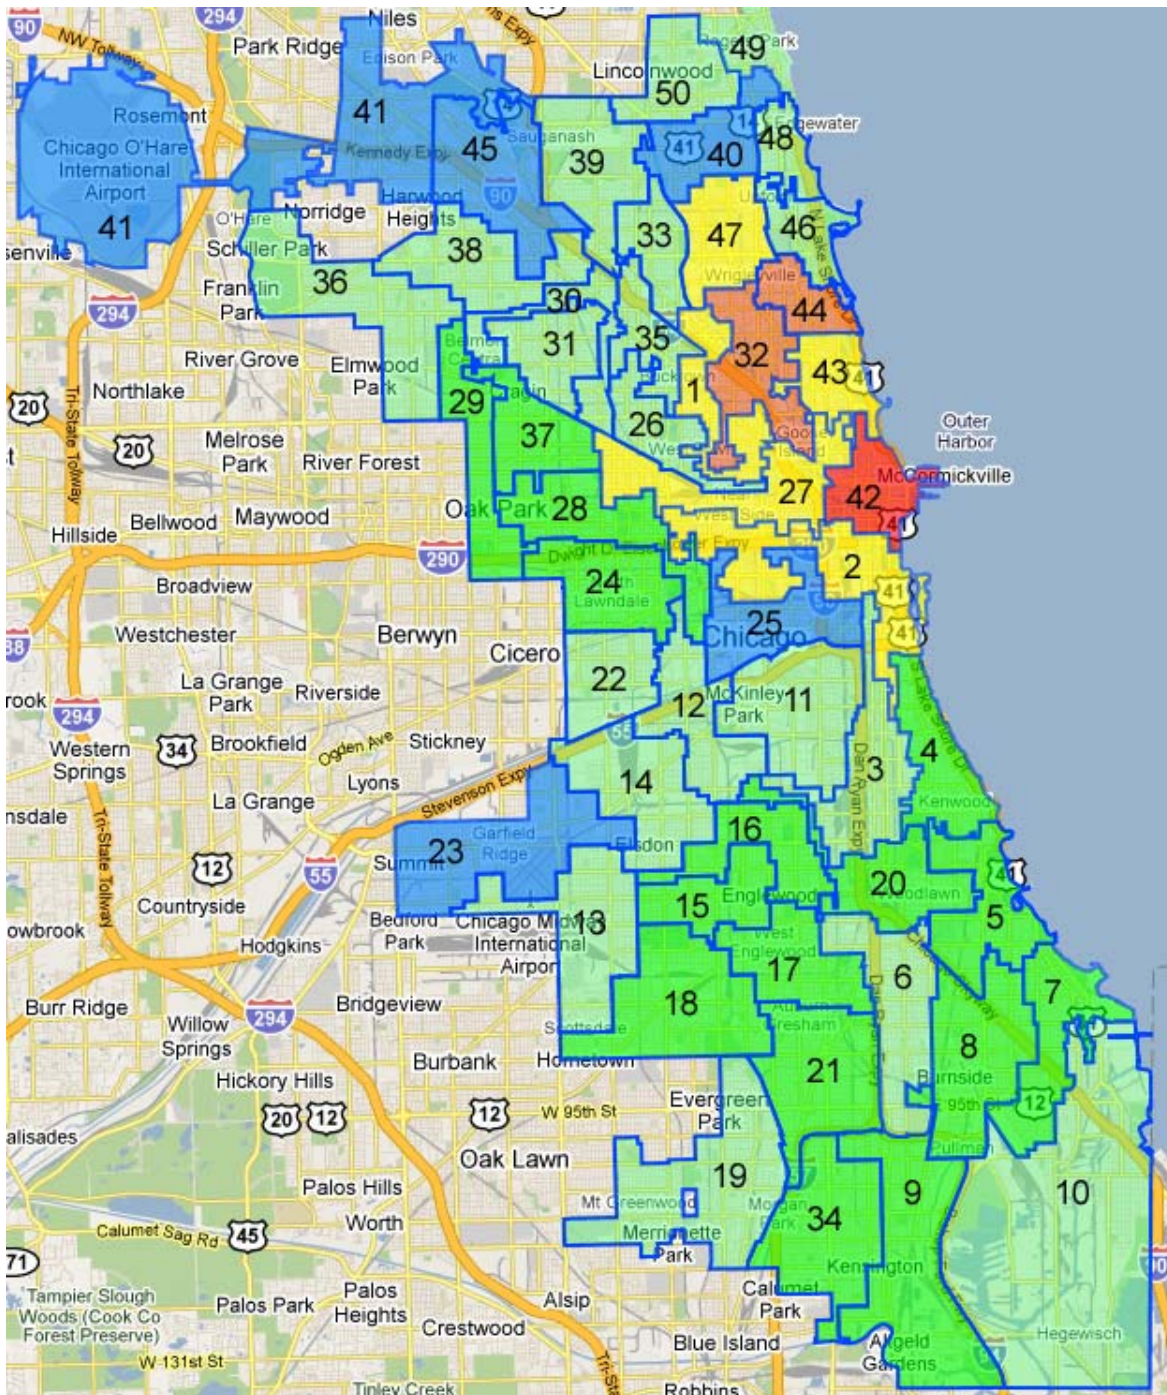

# Liquor Licenses within Chicago by Ward

Source: Chicago Sun-Times

# Liquor Licenses within Chicago by Ward

Ward	Licenses	% of Total	Ward	Licenses	% of Total
1	132	4.24%	26	33	1.06%
2	145	4.65%	27	160	5.13%
3	31	0.99%	28	11	0.35%
4	14	0.45%	29	18	0.58%
5	17	0.55%	30	53	1.70%
6	26	0.83%	31	32	1.03%
7	8	0.26%	32	205	6.58%
8	12	0.39%	33	50	1.60%
9	7	0.22%	34	12	0.39%
10	50	1.60%	35	53	1.70%
11	47	1.51%	36	54	1.73%
12	39	1.25%	37	18	0.58%
13	34	1.09%	38	45	1.44%
14	46	1.48%	39	38	1.22%
15	13	0.42%	40	68	2.18%
16	16	0.51%	41	86	2.76%
17	17	0.55%	42	531	17.04%
18	16	0.51%	43	175	5.62%
19	37	1.19%	44	217	6.96%
20	16	0.51%	45	73	2.34%
21	19	0.61%	46	41	1.32%
22	32	1.03%	47	115	3.69%
23	71	2.28%	48	51	1.64%
24	10	0.32%	49	32	1.03%
25	88	2.82%	50	29	0.93%